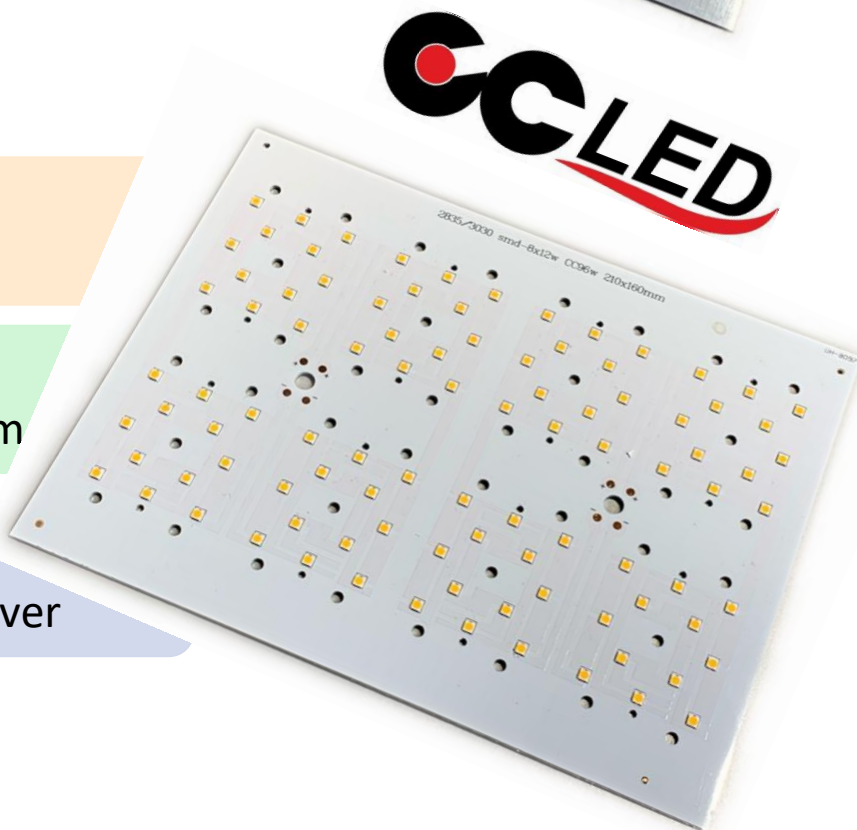

96watt

- size :210*160mm
- 8*12w*130 lm/w

3030
bridgelux

- 96*1wc
- pcb thickness: 1.4mm

white

- 18-24w/ 25-50w driver
- 300ma

96watt

- size :210*160mm
- 8*12w*130 lm/w

3030
bridgelux

- 96*1wc
- pcb thickness: 1.4mm

warm
white

- 300ma
- 18-24w/ 25-50w driver

48watt

- size: 165*135 mm
- 4*12*130lm/w

3030
bridgelux

- 48*1w
- pcb thickness : 1.4mm

green

- 300ma
- 18-24w/ 25-50w driver

48watt

- size: 165*135 mm
- 4*12*20lm/w

3030
bridgelux

- 48*1w
- pcb thickness : 1.4mm

blue

- 300ma
- 18-24w/ 25-50w driver