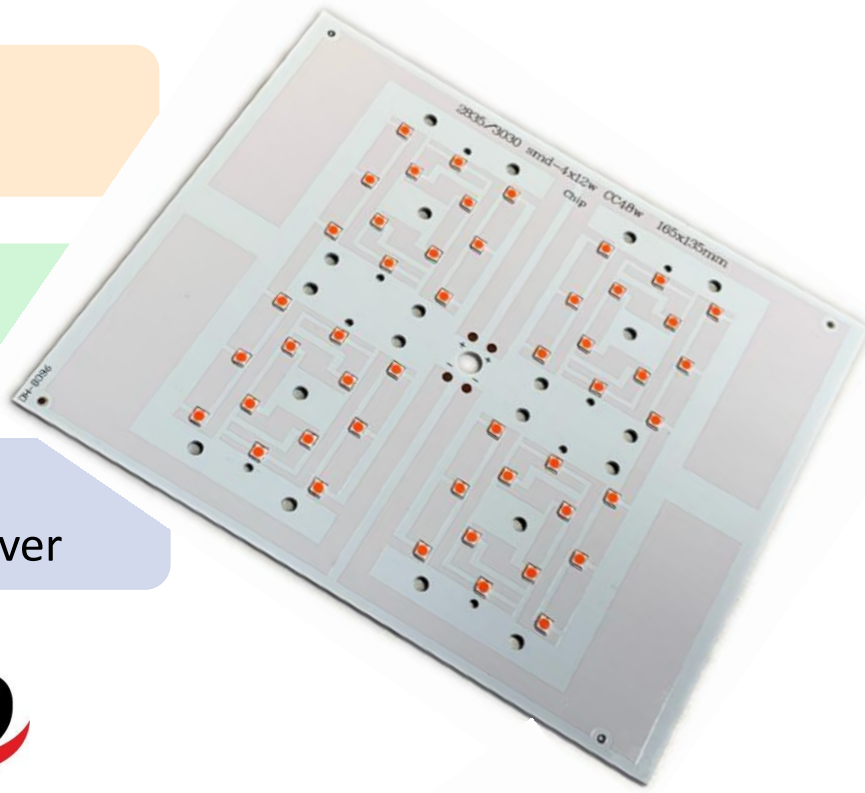

48watt

- size: 165*135 mm
- 4*12*30lm/w

3030
bridgelux

- 48*1w
- pcb thickness : 1.4mm

RED

- 300ma
- 18-24w/ 25-50w driver