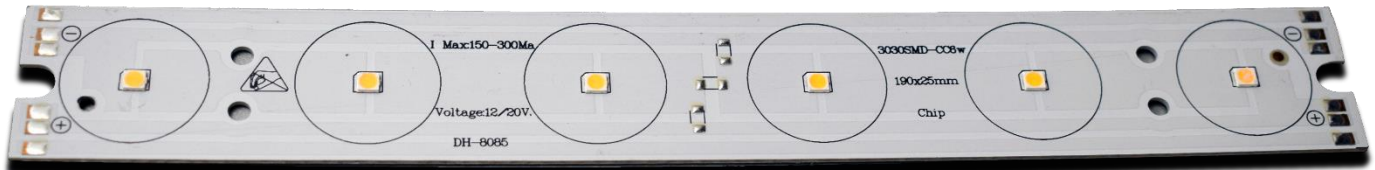

wall washer
size
240*25mm

3030 smd/ 130
lm/w
bridgelux

12/220 v

white/6000-
6500 cct

9watt

wall washer
size
240*25mm

3030 smd/
130lm/w
bridgelux

12/220v

warm white
3000-3200
cct

9watt

wall washer
size
240*25mm

3030 smd/
140lm /w
bridgelux

12/220v

amber
1900-2000
cct

CCLED

**6*3w
rgb**

wall washer
size
240*25mm

5053 smd rgb

12voltage

**rgb full
color**

6watt

wall washer
size
190*25mm

3030 smd/
130lm /w
bridgelux

12/220v

3030 smd/
140lm /w
bridgelux

12/220v

amber
1900-2000
cct

6watt

wall washer
size
190*25mm

3030 smd/
30lm/w
bridgelux

12/220v

red
620-625
nm