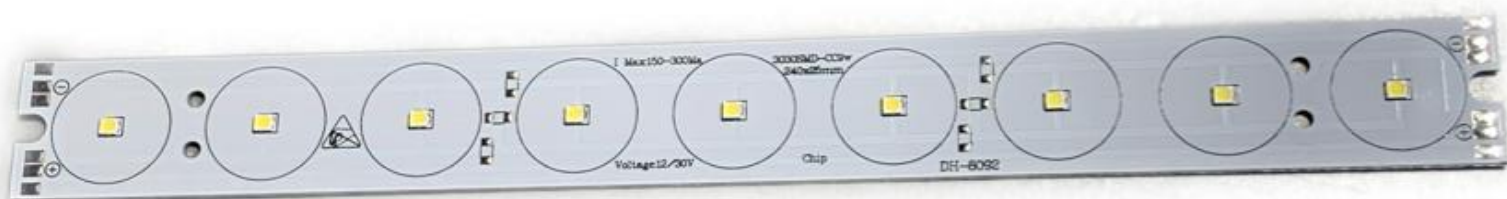

CCLED

WWW.CCLED.IR

CCLED.KBLED

CCLED

KB_CCLED

روشنایی پارس الکترونیک

CCLED

9watt

wall washer
size
240*25mm

3030 smd/ 130
lm/w
bridgelux

12/220 v

white/6000-
6500 cct