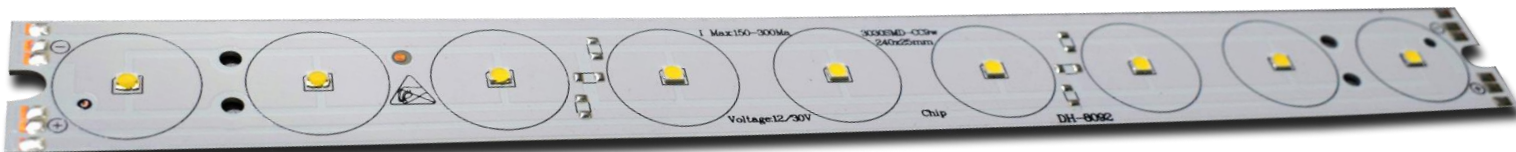

wall washer
size
240*25mm

3030 smd/ 130
lm/w
bridgelux

12/220 v

white/6000-
6500 cct

9watt

wall washer
size
240*25mm

3030 smd/
130lm/w
bridgelux

12/220v

warm white
3000-3200
cct

9watt

wall washer
size
240*25mm

3030 smd/
140lm /w
bridgelux

12/220v

amber
1900-2000
cct

CCLED

**6*3w
rgb**

wall washer
size
240*25mm

5053 smd rgb

12voltage

**rgb full
color**

6watt

wall washer
size
190*25mm

3030 smd/
130lm /w
bridgelux

12/220v

3030 smd/
140lm /w
bridgelux

12/220v

amber
1900-2000
cct

6watt

wall washer
size
190*25mm

3030 smd/
30lm/w
bridgelux

12/220v

red
620-625
nm