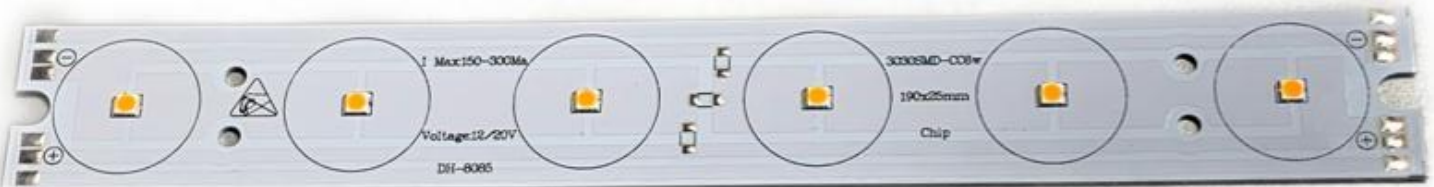

warm white
3000-3200
cct

6watt

wall washer
size
190*25mm

3030 smd/
130lm /w
bridgelux

12/220v

white
6000-6500
cct

6watt

wall washer
size
190*25mm

3030 smd/
140lm /w
bridgelux

12/220v

amber
1900-2000
cct

6watt

wall washer
size
190*25mm

3030 smd/
30lm/w
bridgelux

12/220v

red
620-625
nm