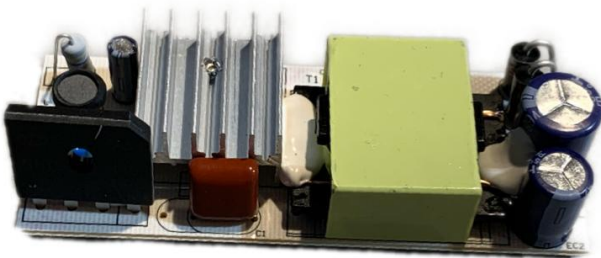

Dark energy